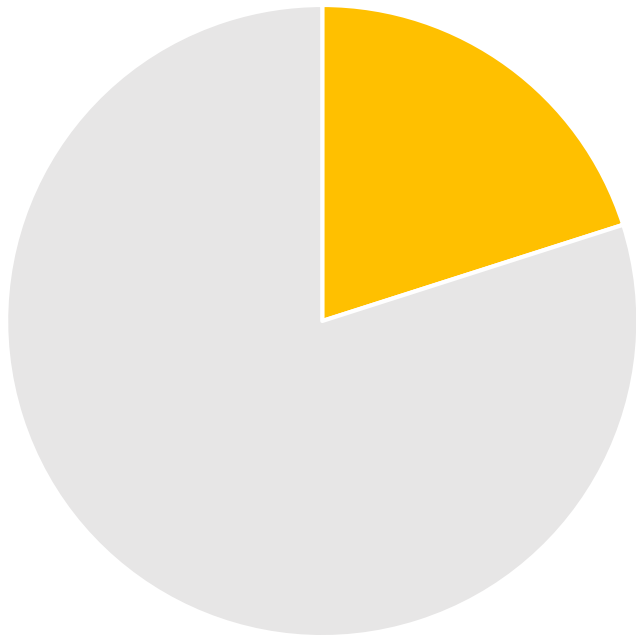

Digitized Contents Transmission Service for Libraries

Available online
540,000 items (20%)