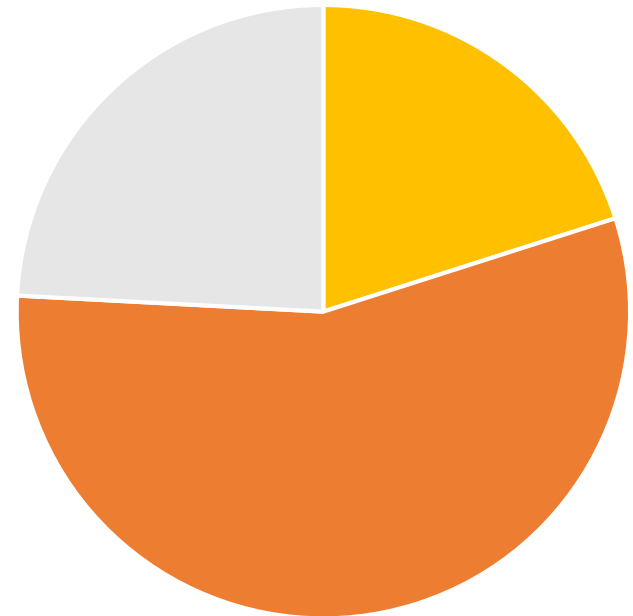

Available online + at partner libraries
2,040,000 items (75%)